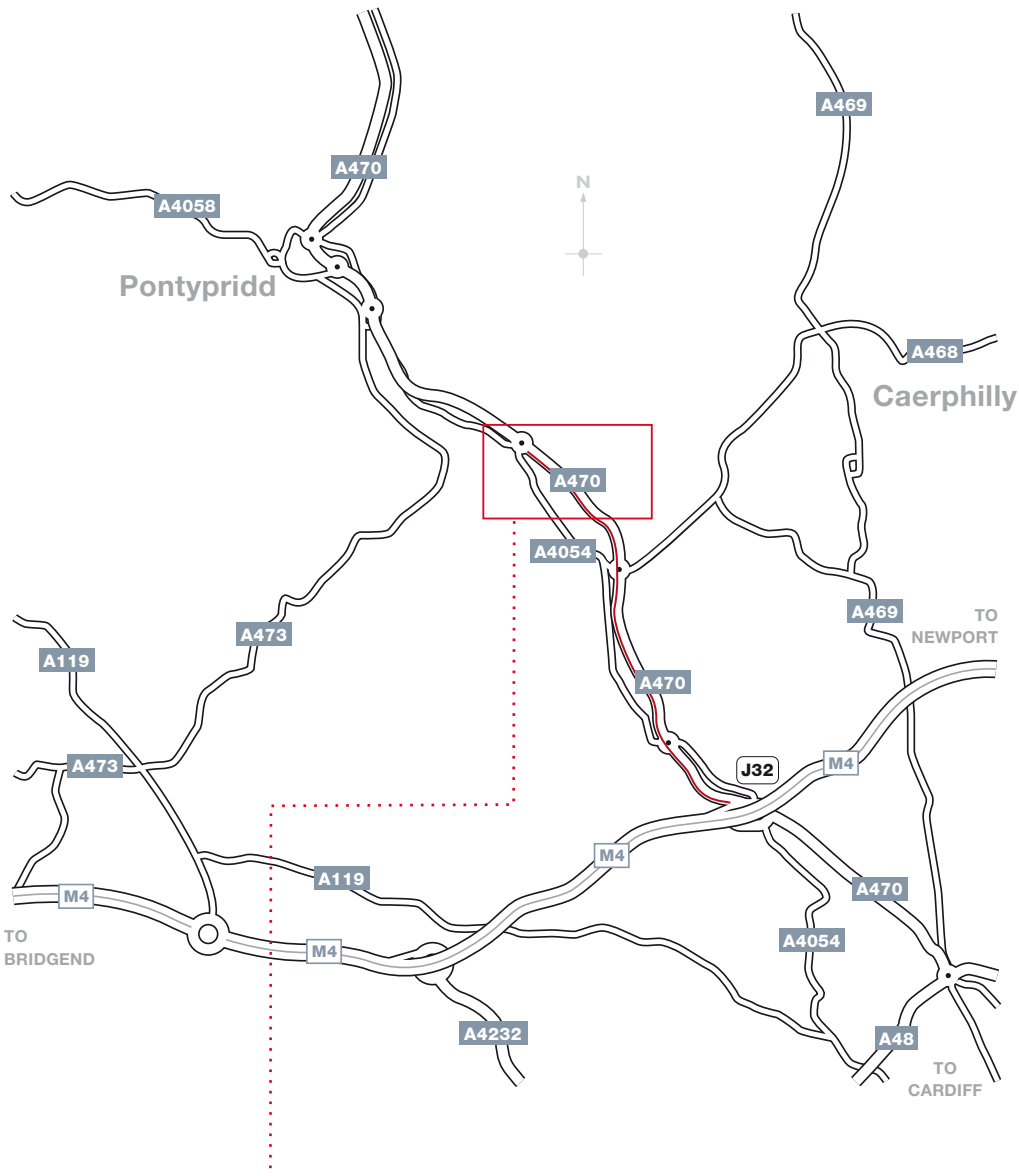

QED Centre
Main Avenue
Treforest Estate
Pontypridd
South Wales
CF37 5YR

directions

From the M4 take the A4054/A470 exit at junction 32.

Travel approximately 300 metres bearing left into the entry ramp to Merthyr Tydfil.

After about 300 metres merge into the A470 North.

Stay on the A470 for approx. 4 miles before taking turning off onto the slip road.

Drive nearly 200 metres along the slip road then turn left onto the A5054.

Take the second exit onto Main Avenue.

Travel along Main Avenue with the River Taff running adjacent to your right for approximately half a mile.

The QED Centre is on the right hand side of the dual carriageway along Main Avenue, opposite the Pottery Pub.

INSET MAP